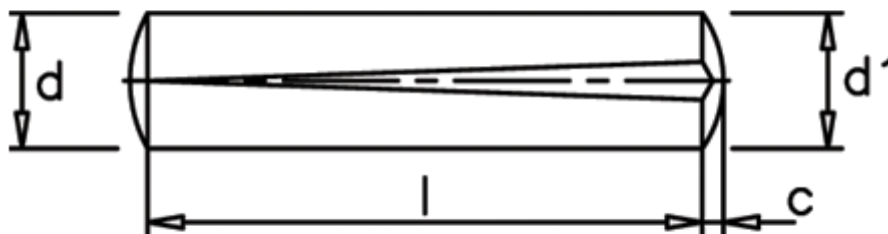

Data Sheet

Article number: 08014124

Description: KLEE Slotted pin S1 6x20
Steel

Measures

c	= 0,9
d	= 6.0
d1	= 6.35
Length	= 20